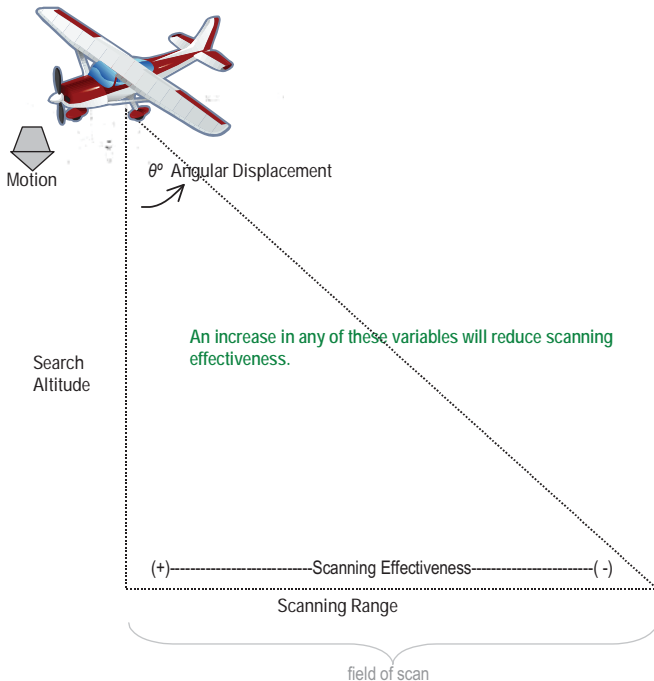

Starting Hobbs _____

Ending Hobbs _____

Total Hobbs _____

Heading

Call Out:

Direction _____

Distance _____

Description _____

Intended Pattern Actual Pattern

Object Distances at Search Altitude		
ALT (AGL)	Angle	Distance
1000	53	¼ Mile
1000	69	½ Mile
1000	80	1 Mile
1000	84	2 Miles